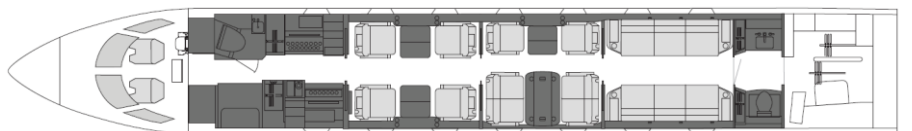

Fly Charter

Details

- Model: Gulfstream 500
- Seating: 10 passengers
- Crew: 2 pilots, 1 flight attendant
- Range: 5,300 nm | 9,810 km
- Speed: 450 kts | 833 km/h
- Endurance: 10:30 h
- Height: 1.88 m
- Width: 2.34 m
- Luggage: 10-15 pieces of max 25 kg each

Day Floorplan

Night Floorplan

Amenities