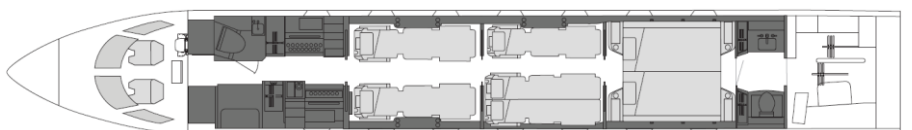

Fly Charter

Details

- Model: Gulfstream 500
- Seating: 10 passengers
- Crew: 2 pilots, 1 flight attendant
- Range: 5,300 nm | 9,810 km
- Speed: 450 kts | 833 km/h
- Endurance: 10:30 h
- Height: 1.88 m
- Width: 2.34 m
- Luggage: 10-15 pieces of max 25 kg each

Day Floorplan

Night Floorplan

Amenities