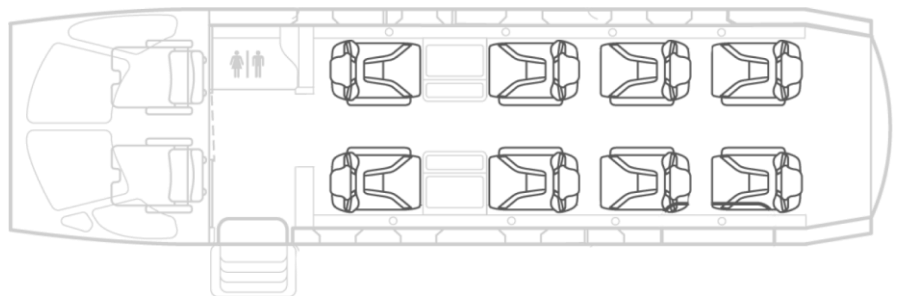

Fly Charter

Details

- Model: PC-12NG
- Seating: 6-8 passengers
- Crew: 2 pilots
- Range: 1,200 nm | 2,200 km
- Speed: 265 kts | 490 km/h
- Endurance: 04:30 h
- Height: 1.47 m
- Width: 1.52 m
- Luggage: 8 luggage of 20 kg with 6 pax
4-6 luggage of 20 kg with 8 pax
- Pets allowed: Yes, under 10 kg

Amenities

Floorplan