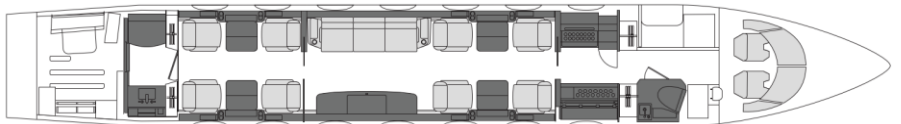

Fly Charter

Details

Model: Gulfstream G500
Seating: 11 passengers
Crew: 2 pilots, 1 cabin attendant
Range: 5,300 nm | 9,816 km
Speed: 490 kts | 925 km/h
Endurance: 10.0 h
Height: 6'2
Width: 7'9
Luggage: 230 cu.ft

Day Floorplan

Night Floorplan

Amenities