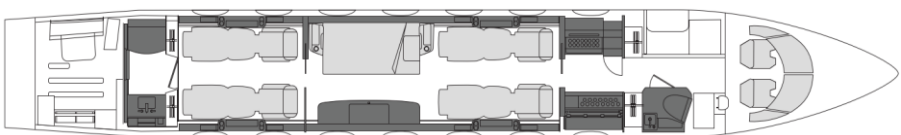

Fly Charter

Details

Model: Gulfstream G500
Seating: 11 passengers
Crew: 2 pilots, 1 cabin attendant
Range: 5,300 nm | 9,816 km
Speed: 490 kts | 925 km/h
Endurance: 10.0 h
Height: 6'2
Width: 7'9
Luggage: 230 cu.ft

Day Floorplan

Night Floorplan

Amenities