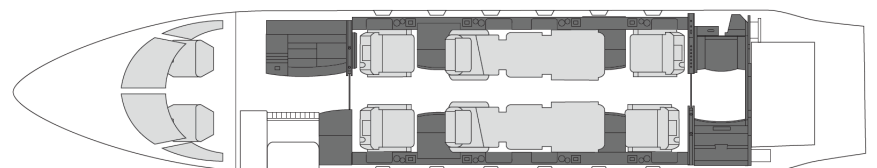

Fly Charter

Details

- Model: Challenger 300
- Seating: 9 passengers
- Crew: 2 pilots
- Range: 2,100 nm | 3,889 km
- Speed: 460 kts | 851 km/h
- Endurance: 4.45 h
- Height: 6'2"
- Width: 7'2"
- Luggage: 106 cu.ft

Amenities

Day Floorplan

Night Floorplan