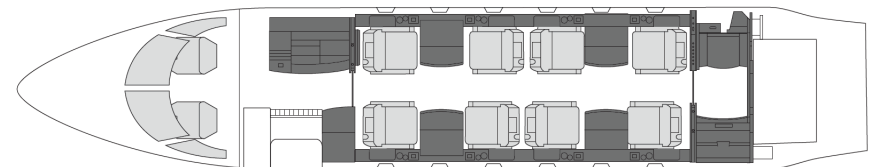

Fly Charter

Details

- Model: Challenger 300
- Seating: 9 passengers
- Crew: 2 pilots
- Range: 2,100 nm | 3,889 km
- Speed: 460 kts | 851 km/h
- Endurance: 4.45 h
- Height: 6'2"
- Width: 7'2"
- Luggage: 106 cu.ft

Amenities

Day Floorplan

Night Floorplan