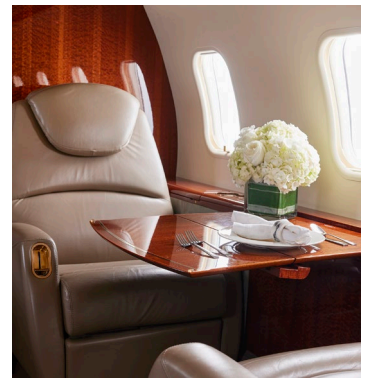

Fly Charter

Details

- Model: Challenger 300
- Seating: 9 passengers
- Crew: 2 pilots
- Range: 2,100 nm | 3,889 km
- Speed: 460 kts | 851 km/h
- Endurance: 4.45 h
- Height: 6'2"
- Width: 7'2"
- Luggage: 106 cu.ft