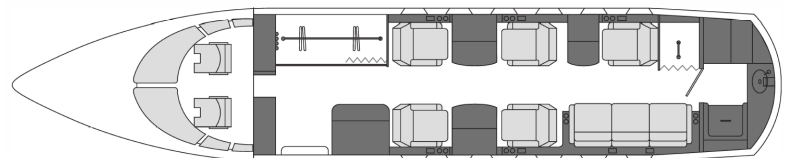

Amenities

Day Floorplan