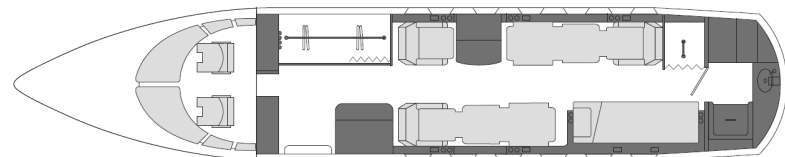

Day Floorplan

Night Floorplan