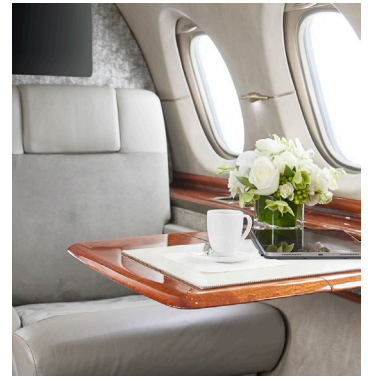

## Details

**Model:** Hawker 900XP  
**Seating:** 8 passengers  
**Crew:** 2 pilots  
**Range:** 2,800 nm | 5,200 km  
**Speed:** 450 kts | 830 km/h  
**Endurance:** 4.5 h  
**Height:** 5'7"  
**Width:** 5'8"  
**Luggage:** 24.5 cu.ft