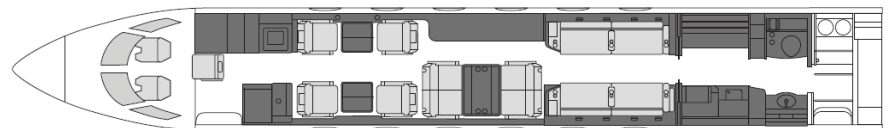

Amenities

Day Floorplan