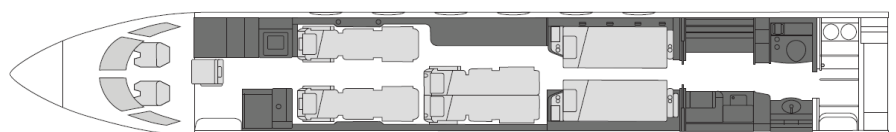

Night Floorplan