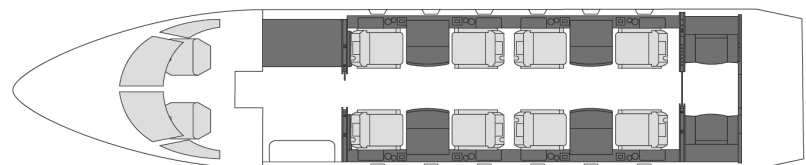

Fly Charter

Details

Model: Challenger 350
Seating: 8 passengers
Crew: 2 pilots
Range: 3,200 nm | 5,926 km
Speed: 533 kts | 987 km/h
Endurance: 7 h
Height: 6'0"
Width: 7'2"
Luggage: 105 cu.ft

Amenities

Day Floorplan