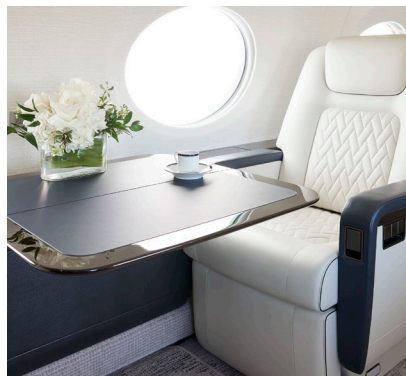

Fly Charter

Details

Model: Gulfstream G500
Seating: 14 passengers
Crew: 2 pilots, 1 cabin attendant
Range: 5,300 nm | 9,816 km
Speed: 490 kts | 925 km/h
Endurance: 10 h
Height: 6'2"
Width: 7'7"
Luggage: 175 cu.ft