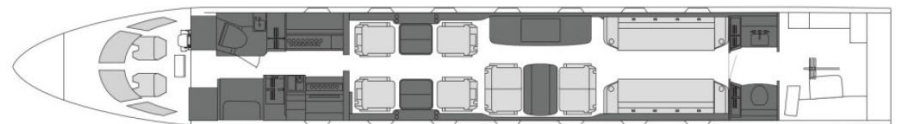

Fly Charter

Details

Model: Gulfstream G500
Seating: 14 passengers
Crew: 2 pilots, 1 cabin attendant
Range: 5,300 nm | 9,816 km
Speed: 490 kts | 925 km/h
Endurance: 10 h
Height: 6'2"
Width: 7'7"
Luggage: 175 cu.ft

Amenities

Day Floorplan

Night Floorplan