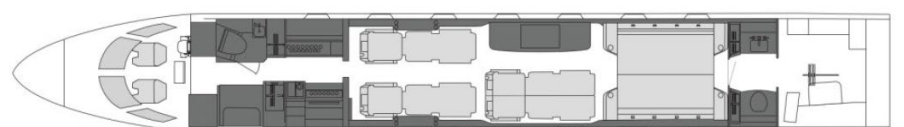

Fly Charter

Details

Model: Gulfstream G500
Seating: 14 passengers
Crew: 2 pilots, 1 cabin attendant
Range: 5,300 nm | 9,816 km
Speed: 490 kts | 925 km/h
Endurance: 10 h
Height: 6'2"
Width: 7'7"
Luggage: 175 cu.ft

Amenities

Day Floorplan

Night Floorplan