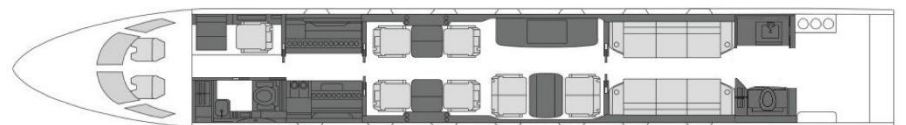

Amenities

Day Floorplan