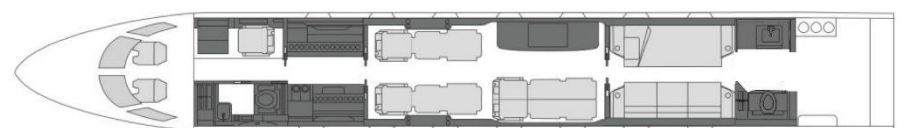

Night Floorplan